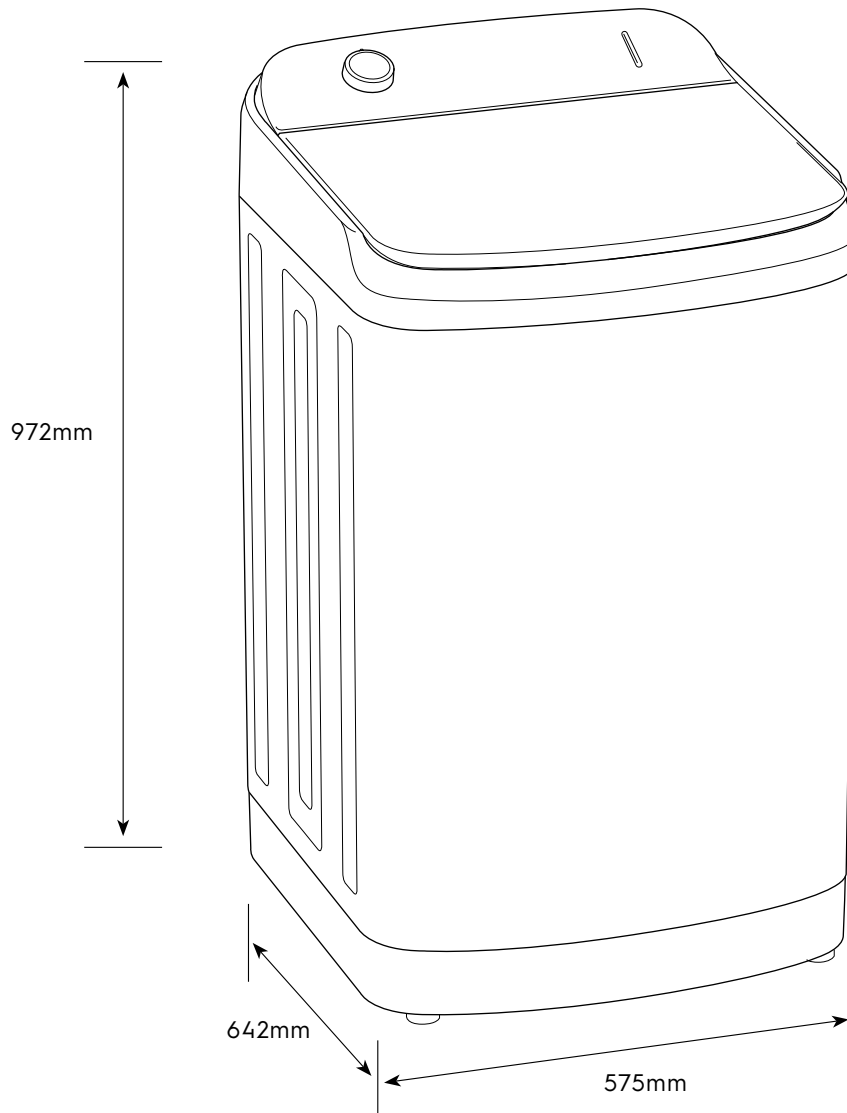

Dimension Guide

Top-load Washing Machine

Model:
EWT9574N5WA

Dimensions			
	width	height	depth
Product (mm)	575	972	642

Please note! Dimensions to be used as a guide only. All customers MUST refer to the user manual supplied with the product for detailed installation instructions.
© 2022 Electrolux S.E.A PTE. LTD. E_DIM_EWT9574N5WA_Jan22